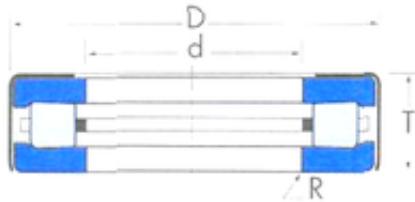

## T89 THRUST BEARINGS TYPES TTSP, TTSPS AND TTSP L

Bearing No. T89

Size	22.479x48.021x15.875 mm
Bore Diameter	22,479 mm
Outer Diameter	48,021 mm
Width	15,875 mm
d	22,479 mm
D	48,021 mm
T	15,875 mm
R	0,8 mm