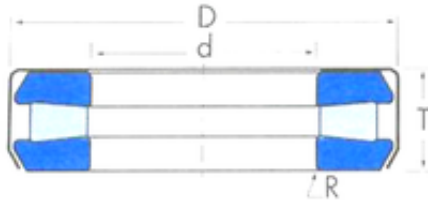

KRF bearing Co., Ltd

T188 THRUST BEARINGS – TYPES TTC, TTCS AND TTCL

Bearing No. T188

Size	47.879x82.956x23.812 mm
Bore Diameter	47,879 mm
Outer Diameter	82,956 mm
Width	23,812 mm
d	47,879 mm
D	82,956 mm
T	23,812 mm
R	0,8 mm

T188 Bearing 2D drawings and 3D CAD models