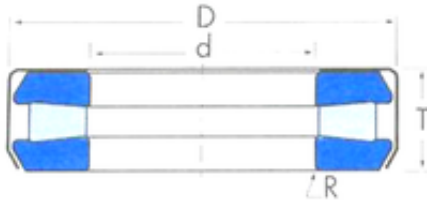

KRF bearing Co., Ltd

T251 THRUST BEARINGS – TYPES TTC, TTCS AND TTCL

Bearing No. T251

Size	63.754x111.125x26.988 mm
Bore Diameter	63,754 mm
Outer Diameter	111,125 mm
Width	26,988 mm
d	63,754 mm
D	111,125 mm
T	26,988 mm
R	0,8 mm

T251 Bearing 2D drawings and 3D CAD models