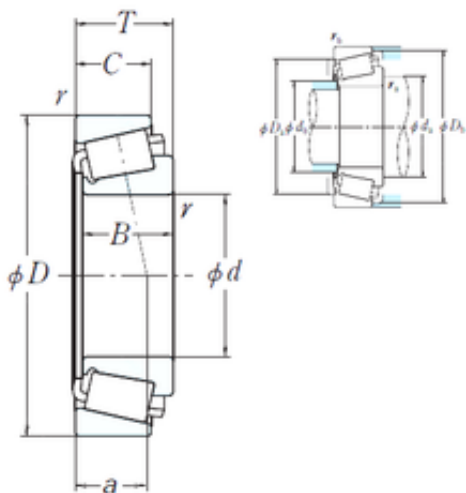

KRF bearing Co., Ltd

67989/67920 Single row bearings inch

Bearing No. 67989/67920

Size	209.55x282.575x46.038 mm
Bore Diameter	209,55 mm
Outer Diameter	282,575 mm
Width	46,038 mm
d	209,55 mm
D	282,575 mm
T	46,038 mm
B	46,038 mm
C	36,512 mm
R	3,5 mm
r	3,3 mm
a	61,9 mm
Da	261 mm
db	218 mm
da	233 mm
Db	276 mm
Weight	8,11 Kg
Basic dynamic load rating (C)	365 kN
Basic static load rating (C0)	800 kN
Calculation factor (e)	0,51
Calculation factor (Y0)	0,65

67989/67920 Bearing 2D drawings and 3D CAD models