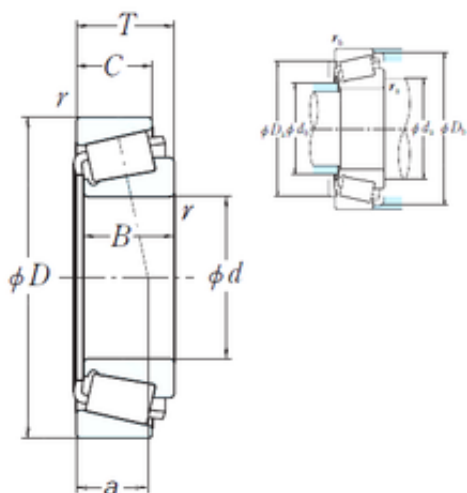

KRF bearing Co., Ltd

EE640192/640260 Single row bearings inch

Bearing No. EE640192/640260

EE640192/640260 Bearing 2D drawings and 3D CAD models

Size	488.95x660.4x93.662 mm
Bore Diameter	488,95 mm
Outer Diameter	660,4 mm
Width	93,662 mm
d	488,95 mm
D	660,4 mm
T	93,662 mm
B	94,458 mm
C	69,85 mm
R	6,4 mm
r	6,4 mm
a	98,2 mm
Da	624 mm
db	511 mm
da	535 mm
Db	643 mm
Weight	87,6 Kg
Basic dynamic load rating (C)	1700 kN
Basic static load rating (C0)	3800 kN
Calculation factor (e)	0,31
Calculation factor (Y0)	1,1