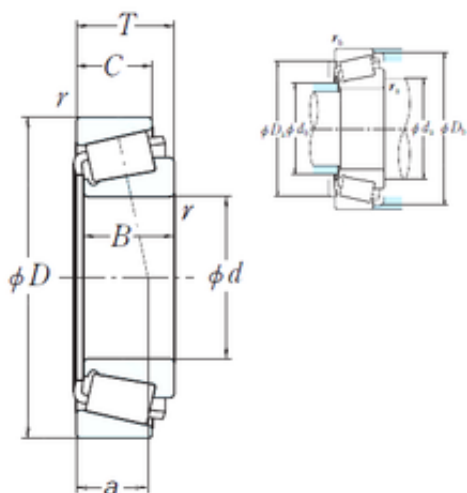

KRF bearing Co., Ltd

LM565946/LM565910 Single row bearings inch

Bearing No. LM565946/LM565910

LM565946/LM565910 Bearing 2D drawings and 3D CAD models

Size	377.825x522.288x85.725 mm
Bore Diameter	377,825 mm
Outer Diameter	522,288 mm
Width	85,725 mm
d	377,825 mm
D	522,288 mm
T	85,725 mm
B	84,138 mm
C	61,912 mm
R	6,4 mm
r	3,3 mm
a	92,9 mm
Da	490 mm
db	395 mm
da	418 mm
Db	508 mm
Weight	50 Kg
Basic dynamic load rating (C)	1210 kN
Basic static load rating (C0)	2550 kN
Calculation factor (e)	0,39
Calculation factor (Y0)	0,86